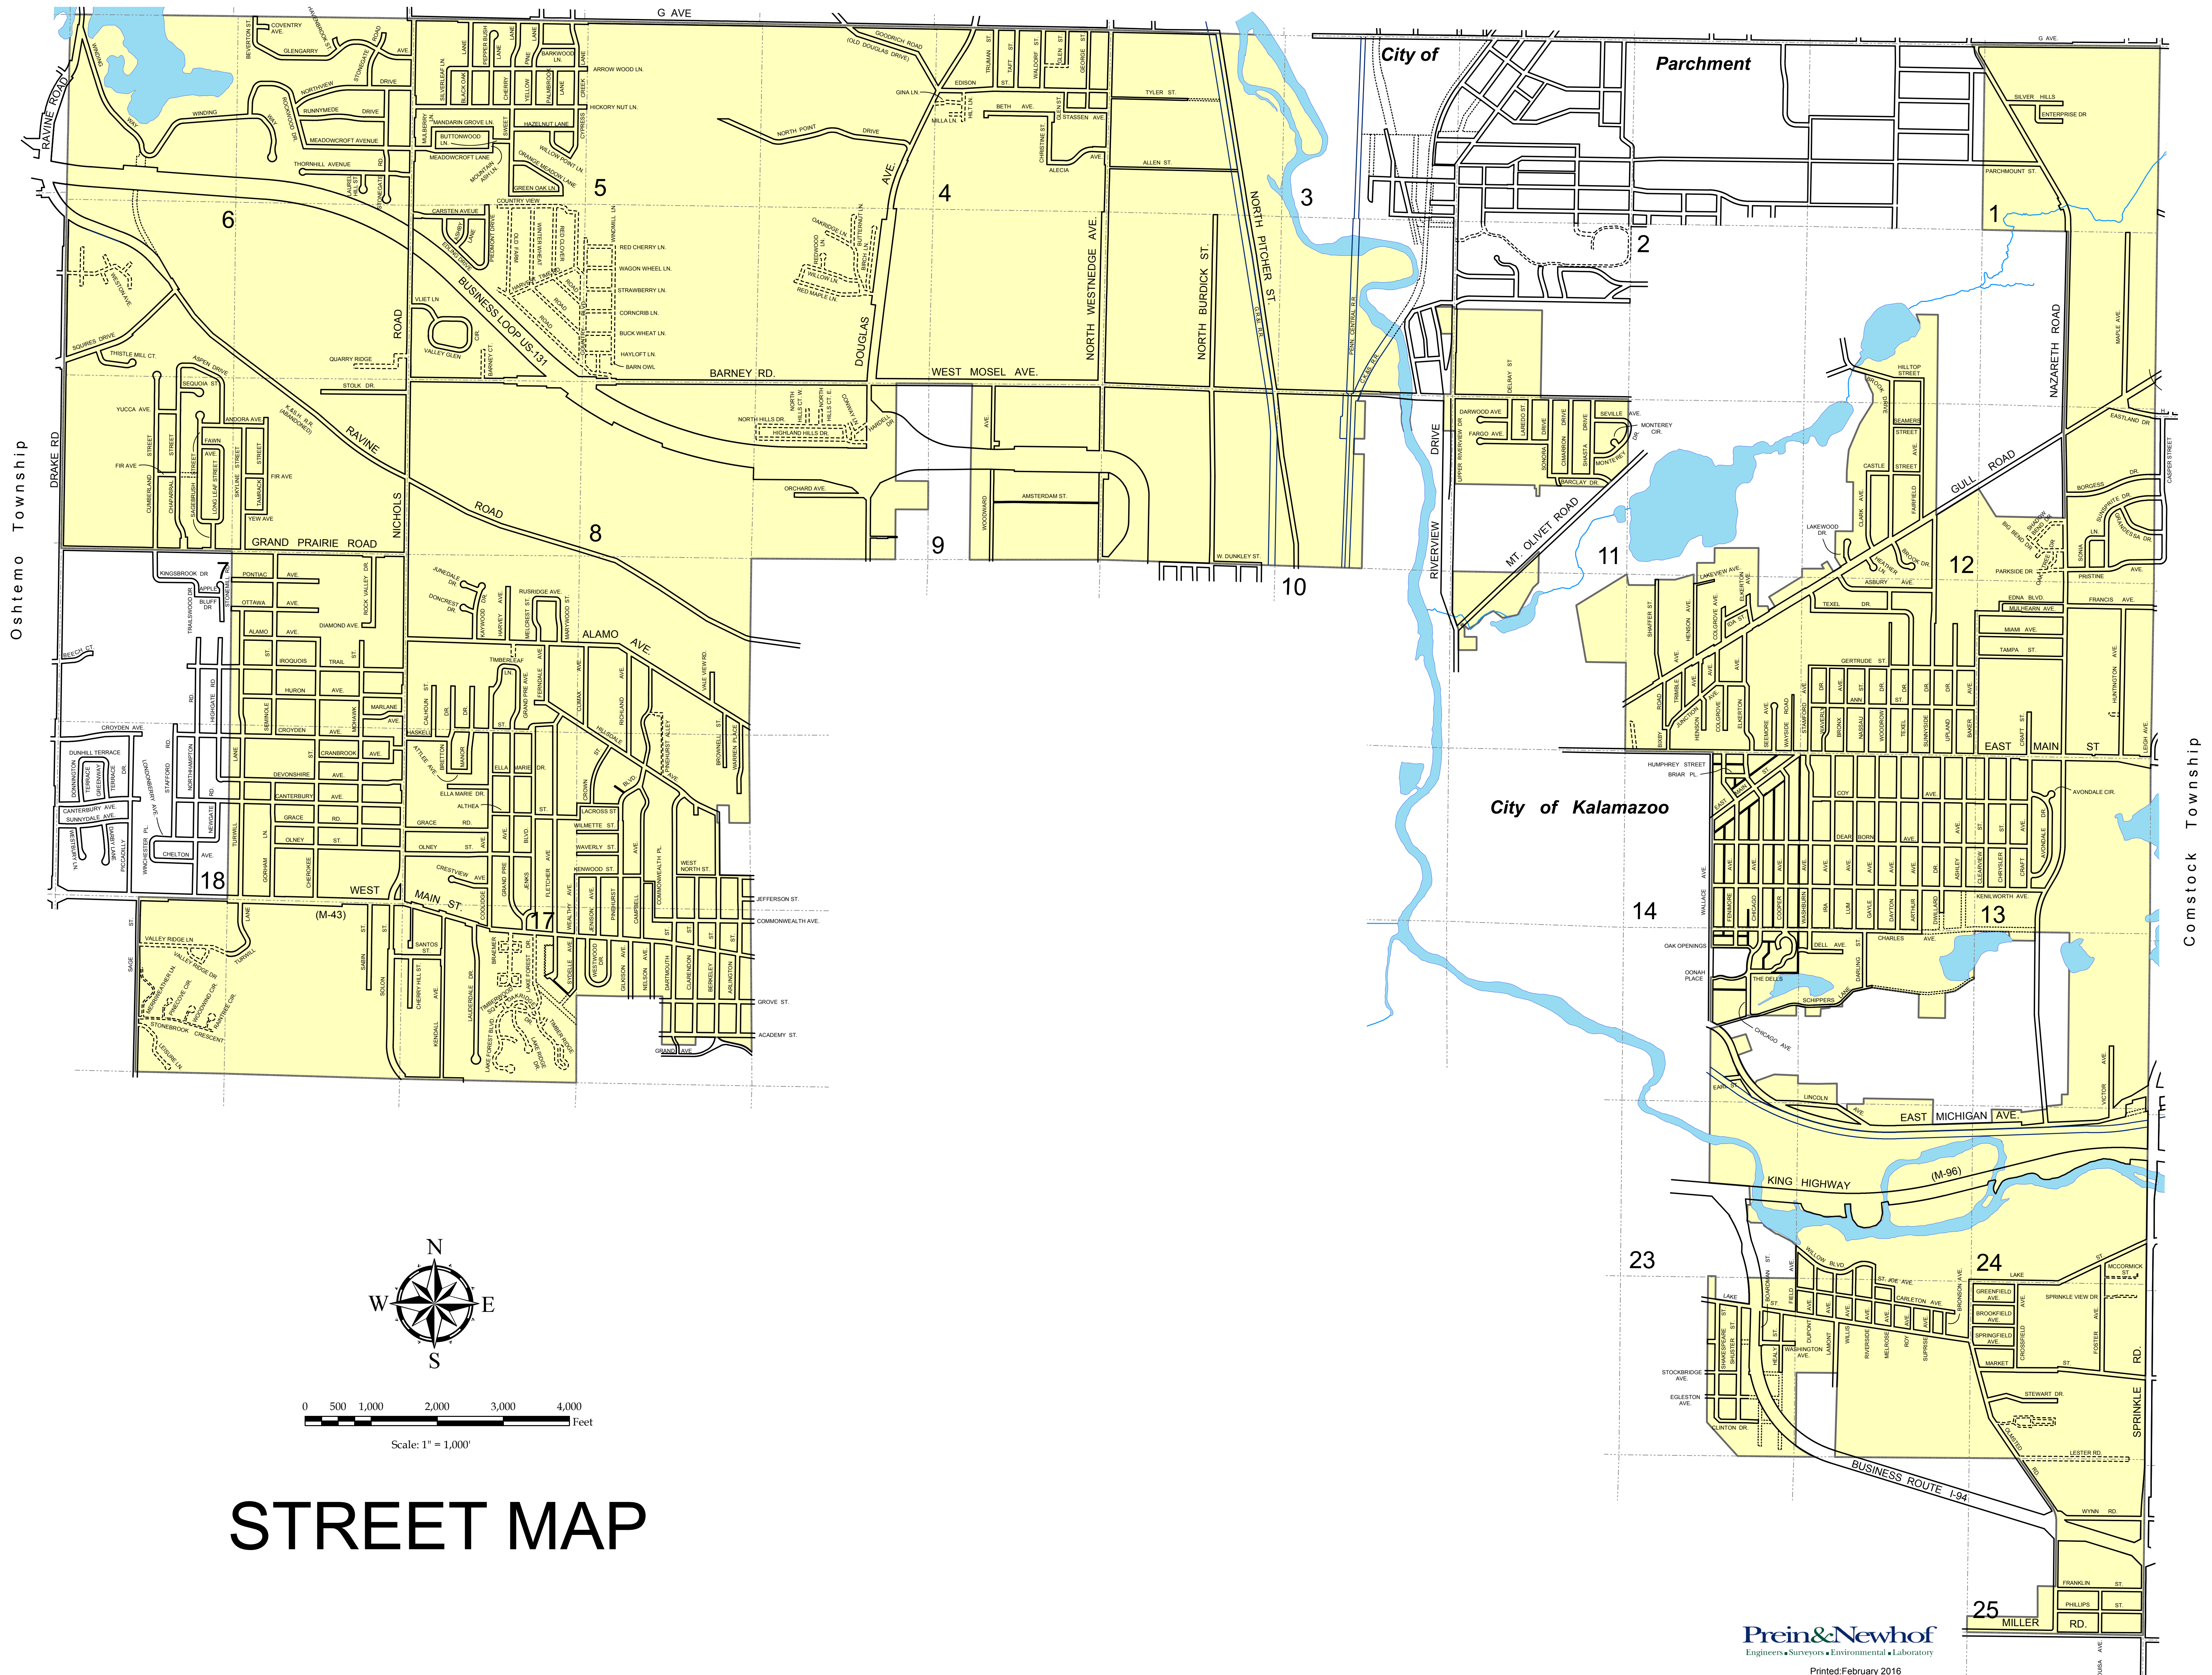

CHARTER TOWNSHIP OF KALAMAZOO

KALAMAZOO COUNTY, MICHIGAN

Cooper Township

STREET MAP