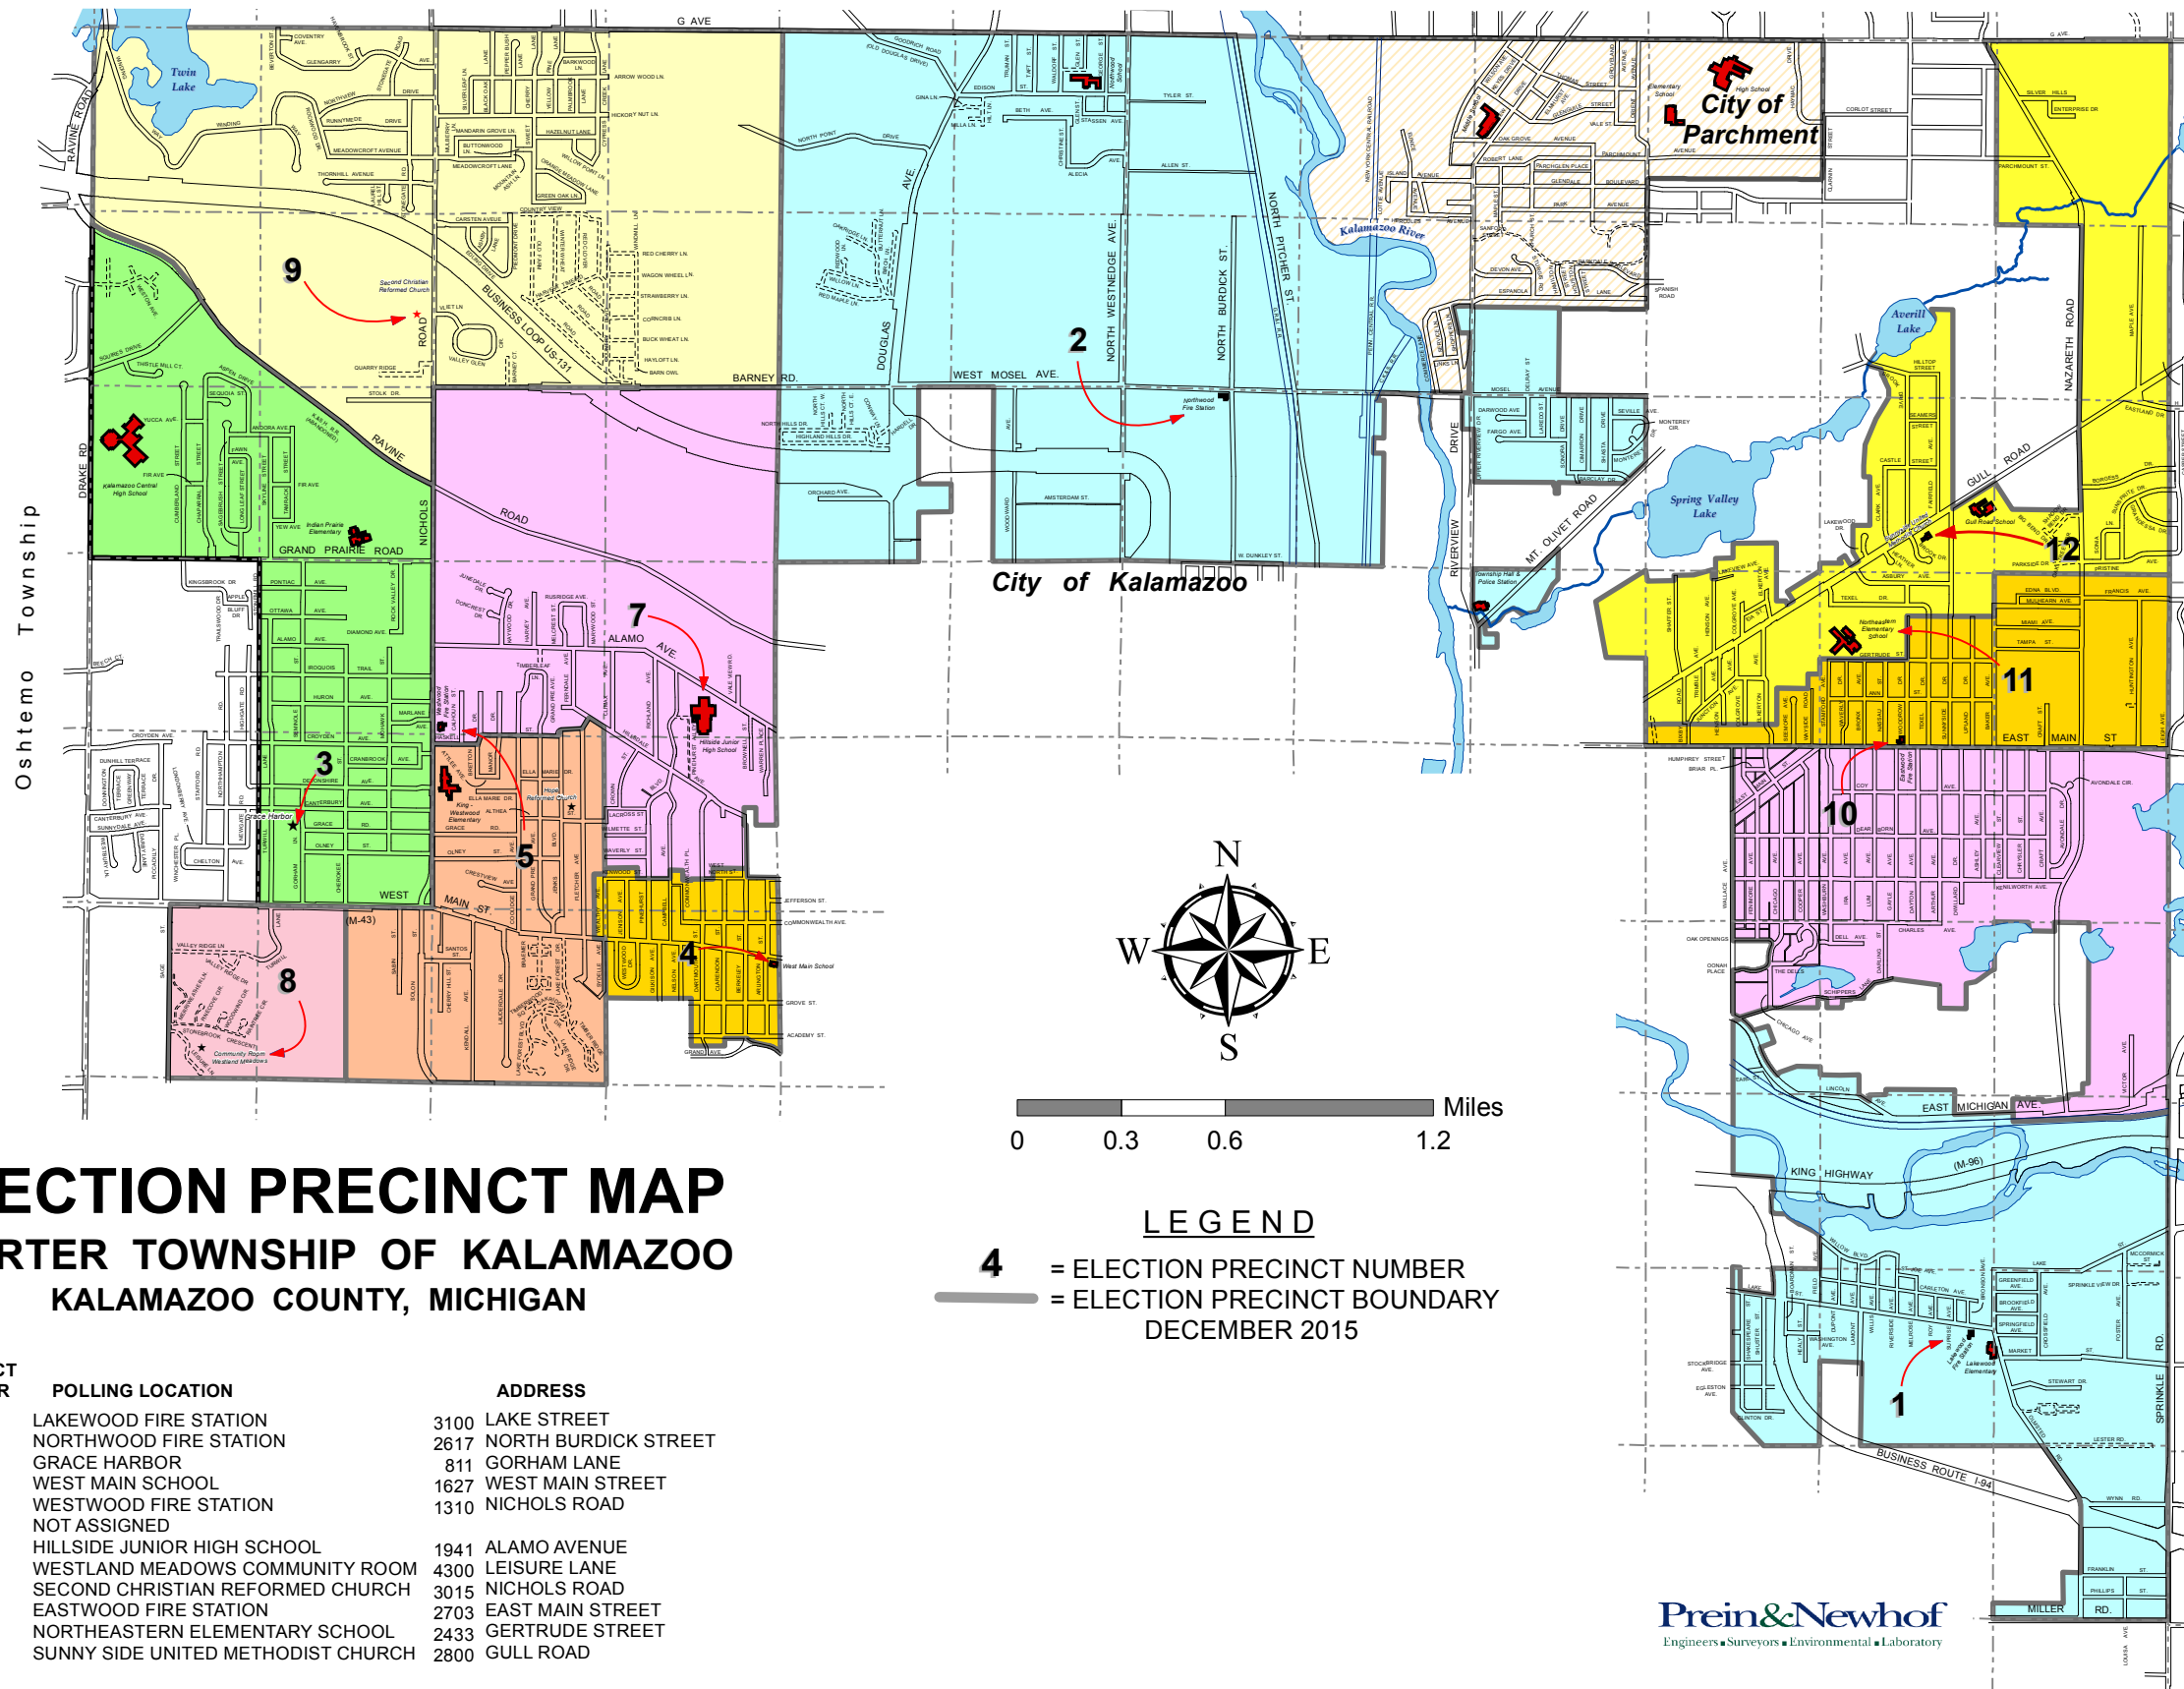

ELECTION PRECINCT MAP

CHARTER TOWNSHIP OF KALAMAZOO

KALAMAZOO COUNTY, MICHIGAN

PRECINCT NUMBER	POLLING LOCATION	ADDRESS
1	LAKEWOOD FIRE STATION	3100 LAKE STREET
2	NORTHWOOD FIRE STATION	2617 NORTH BURDICK STREET
3	GRACE HARBOR	811 GORHAM LANE
4	WEST MAIN SCHOOL	1627 WEST MAIN STREET
5	WESTWOOD FIRE STATION	1310 NICHOLS ROAD
6	NOT ASSIGNED	
7	HILLSIDE JUNIOR HIGH SCHOOL	1941 ALAMO AVENUE
8	WESTLAND MEADOWS COMMUNITY ROOM	4300 LEISURE LANE
9	SECOND CHRISTIAN REFORMED CHURCH	3015 NICHOLS ROAD
10	EASTWOOD FIRE STATION	2703 EAST MAIN STREET
11	NORTHEASTERN ELEMENTARY SCHOOL	2433 GERTRUDE STREET
12	SUNNY SIDE UNITED METHODIST CHURCH	2800 GULL ROAD

Cooper Township

LEGEND

4 = ELECTION PRECINCT NUMBER

— = ELECTION PRECINCT BOUNDARY

DECEMBER 2015